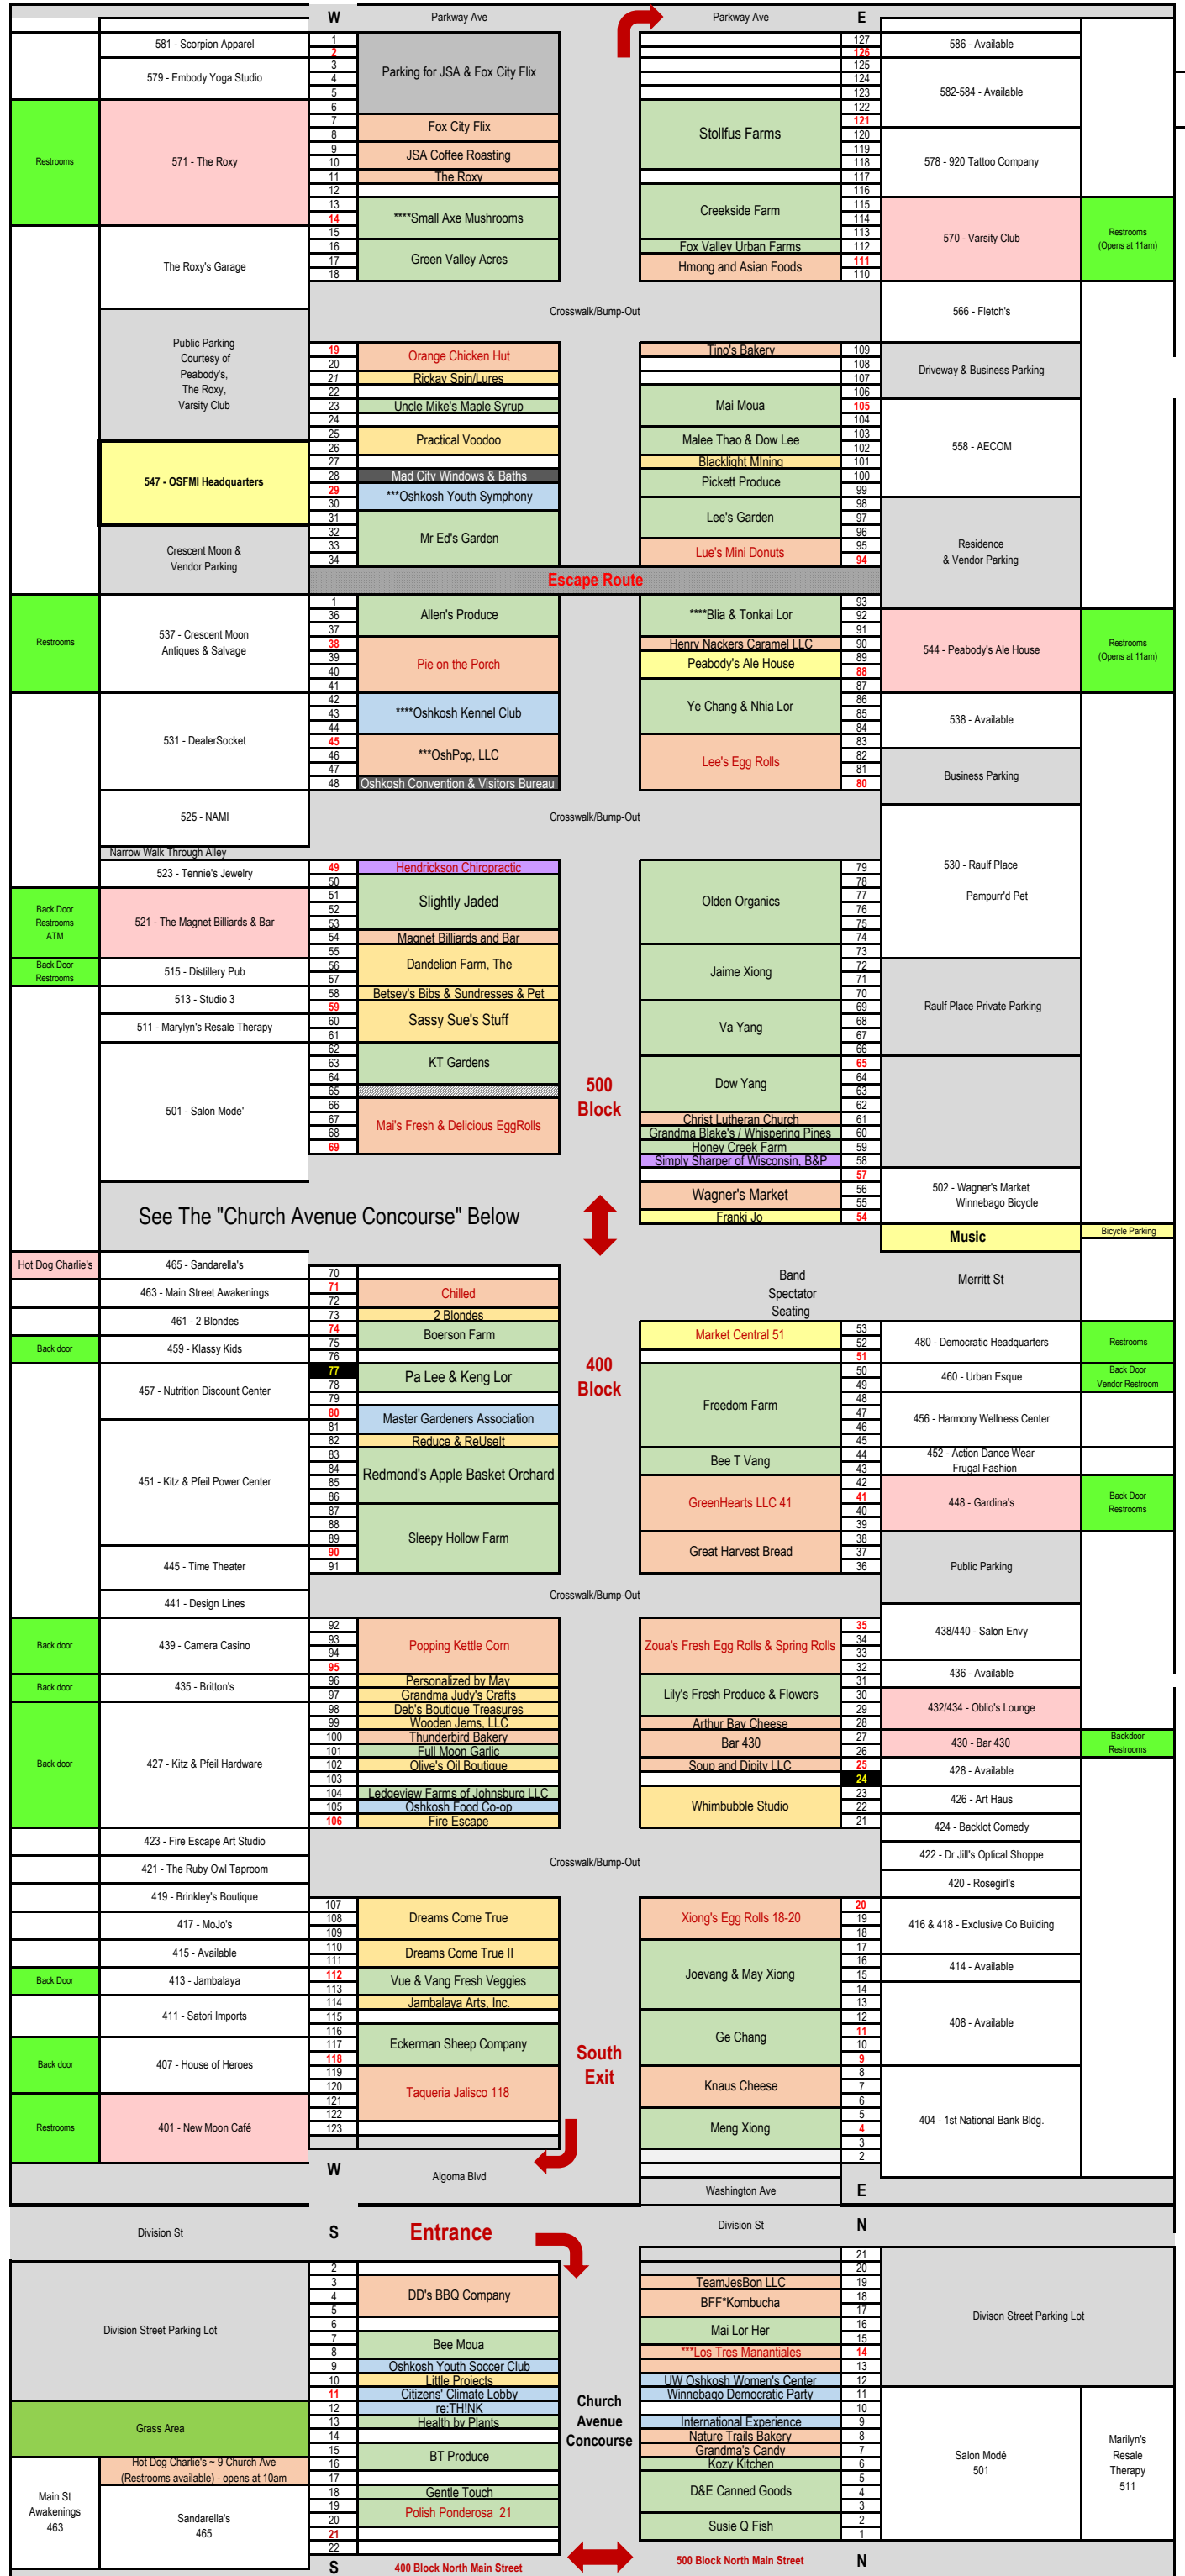

August 24, 2019

MUSIC: Franki Jo

BEST LOCAL FAMILY EVENT

In Partnership with the Oshkosh Downtown BID

Color Code Legend	
 	Sponsors
 	Agricultural
 	Prepared Food / Beverage
 	Handmade Crafts
 	Services / Information
 	Community Outreach
 	Electricity Available
 	Rental Scale Location